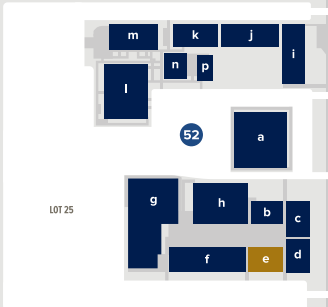

MAGNOLIA AVENUE

WARRING COURT

← TO ORANGE COUNTY

TO DOWNTOWN RIVERSIDE AND SAN BERNARDINO →

- ACADEMIC, ADMINISTRATIVE & SUPPORT SERVICES
- STUDENT HOUSING
- ATHLETICS
- DINING
- COURTYARDS

Academic, Administrative and Support Services

Annie Gabriel Library	12
Architecture	33
Business Building	38
Career Services	
Innovators Auditorium	
Film Lab	32
Central Plant	14
Ceramics	43
Conferences and Events	44
East Parking Structure	57
Facilities & Planning Services	16
Maintenance & Operations	
Hawkins Music Building	28
Hawthorne House	51
Health Science Campus	52
James Building (North) 2-Story	7
James Building (South) 4-Story	10
Lambeth / Nursing Annex	26
Lancer Arms North Offices	21
International Center	
Office of Student Success	
Safety Services	8
Student Accounts	8
Lancer Palms	37
Facilities Administration	
Human Resources	
Lancer Plaza	47
Campus Store	
Community Life	
New Student Programs	
Student Support	
Student Care	
University Card Services	
University Commencements	
Mail & Shipping Services	11
Marketing and Communication	30
Mission Hall	15
Multi-Purpose Class Room	36
Recreation Center	40
Residence Life & Housing Services	45
Spiritual Life	46
Staples Room	9
Troesh Engineering Building	53
Wallace Theater	13
Welcome Kiosks	●
Wellness Center	25
Counseling Center	
Health Center	
Yeager Center	1
Horn Academic Wing	2
Academic Advising	
Admissions	
Johnson Student Services Wing	3
Copenbarger Room	
Financial Aid	
Title IX & Student Conduct	
University Registrar	
University Administration	