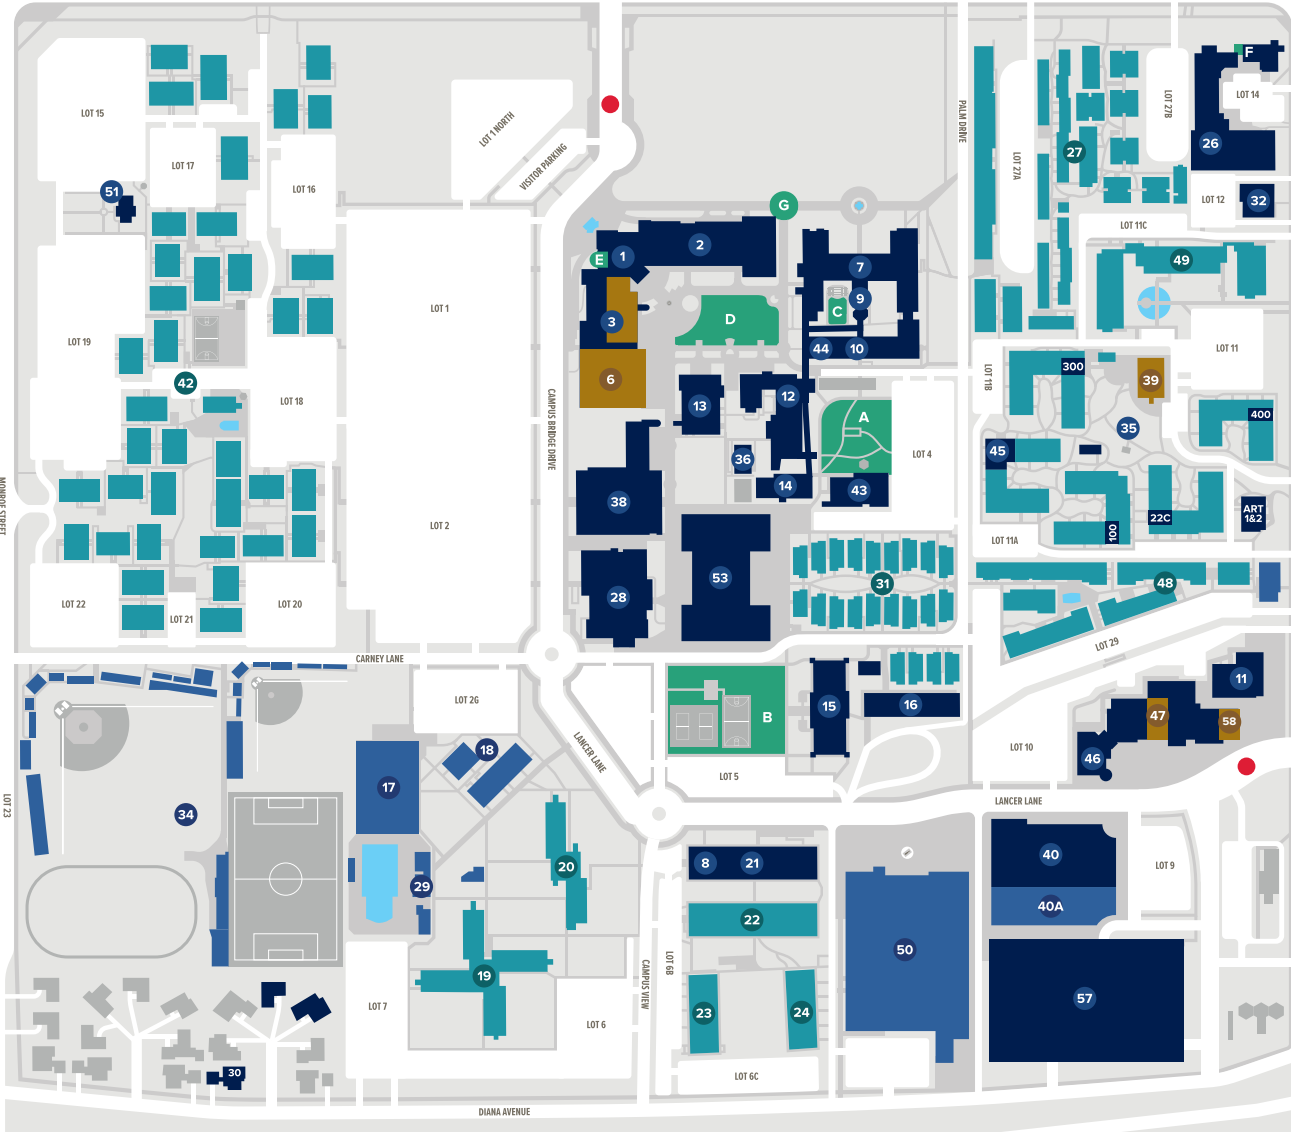

MAGNOLIA AVENUE

WARRING COURT

← TO ORANGE COUNTY

TO DOWNTOWN RIVERSIDE AND SAN BERNARDINO →

- ACADEMIC, ADMINISTRATIVE & SUPPORT SERVICES
- STUDENT HOUSING
- ATHLETICS
- DINING
- COURTYARDS

Academic, Administrative and Support Services

Annie Gabriel Library	12
Architecture	33
Business Building	38
Career Services	
Innovators Auditorium	
Film Lab	32
Central Plant	14
Ceramics	43
Conferences and Events	44
East Parking Structure	57
Facilities & Planning Services	16
Maintenance & Operations	
Hawkins Music Building	28
Hawthorne House	51
Health Science Campus	52
James Building (North) 2-Story	7
James Building (South) 4-Story	10
Lambeth / Nursing Annex	26
Lancer Arms North Offices	21
International Center	
Office of Student Success	
Safety Services	8
Student Accounts	8
Lancer Palms	37
Facilities Administration	
Human Resources	
Lancer Plaza	47
Campus Store	
Community Life	
New Student Programs	
Student Support	
Student Care	
University Card Services	
University Commencements	
Mail & Shipping Services	11
Marketing and Communication	30
Mission Hall	15
Multi-Purpose Class Room	36
Recreation Center	40
Residence Life & Housing Services	45
Spiritual Life	46
Staples Room	9
Troesh Engineering Building	53
Wallace Theater	13
Welcome Kiosks	●
Wellness Center	25
Counseling Center	
Health Center	
Yeager Center	1
Horn Academic Wing	2
Academic Advising	
Admissions	
Johnson Student Services Wing	3
Copenbarger Room	
Financial Aid	
Title IX & Student Conduct	
University Registrar	
University Administration	

Student Housing

College Park Apartments	54
Lancer Arms Apartments	22–24
Magnolia Crossing	60
Simmons Hall	19
Smith Hall	20
The Colony @ CBU	42
The Cottages	31
The Point	48
The Village @ CBU	35
Tower Hall	49
University Place Apartments	27